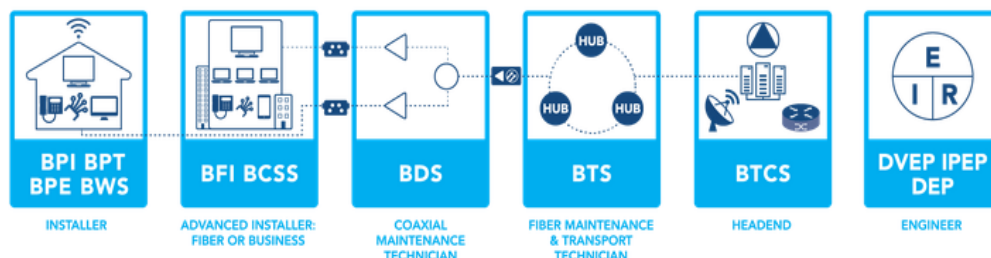

SCTE•ISBE CERTIFICATIONS

SCTE•ISBE HAS INDUSTRY CERTIFICATIONS FOR ALL AREAS OF THE CABLE NETWORK

Questions? Find Answers in the [SCTE•ISBE Certification FAQ's](#)

Training Courses

CONTACT US TODAY!

Online: scte.org/certification

Email: certification@scte.org

Call: 1-800-542-5040

Follow us here:

Navigation bar with social media icons and a website link:

- twitter
- Linked in
- facebook
- Visit our Website!